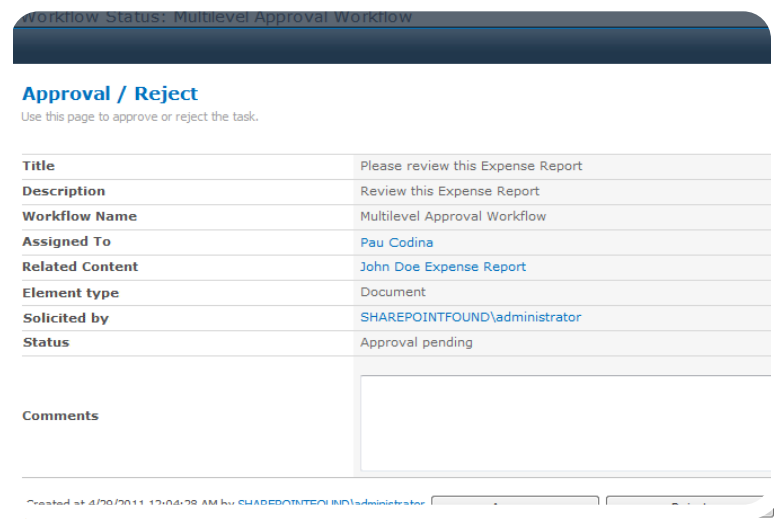

ADDITIONAL HIGHLIGHTS

- Task delegation with the ability to delegate a task to another person at any time.
- Enhanced task security.
- Workflow Import / Export (test env. VS production env.)
- Enhanced workflow designer with predictive "Drag & Drop" technology and view zoom options.
- Full SharePoint integration allows design workflows directly from SharePoint lists.