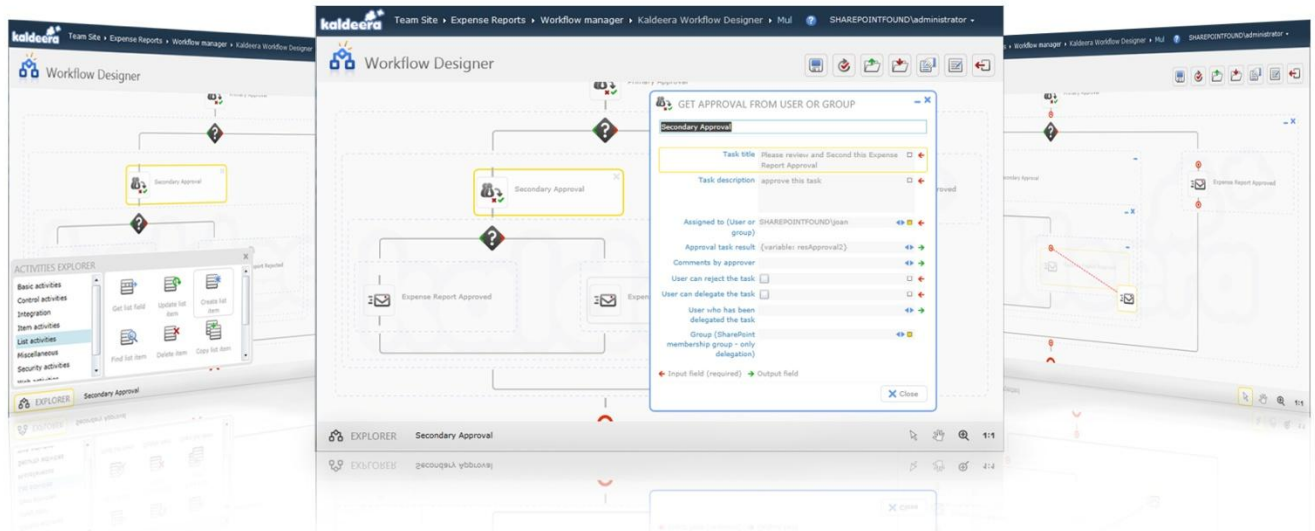

# Workflow Designer

Take your business to the next level.

SharePoint workflows made easy

## BUSINESS BENEFITS

- Automate business processes.
- See real-time feedback of workflow activities.
- Create workflows in hours not days.
- Automate SharePoint administrative tasks.
- Easy to use.
- No .NET Knowledge required.

## MAIN FEATURES

- Workflow variables management.
- Workflow configuration.
- Field-based workflows.
- Advanced properties edition.
- Integrated workflow management (add, edit or remove).
- Connect to other systems (SQL, web service).

## EXTENDED ACTIVITIES EXPLORER

- Improved activities which allow to increase the flow modelling output.
- The "cross-site" activities provide an opportunity to work with lists from different SharePoint sites.
- It includes XML actions (queries, XPath and XSL).