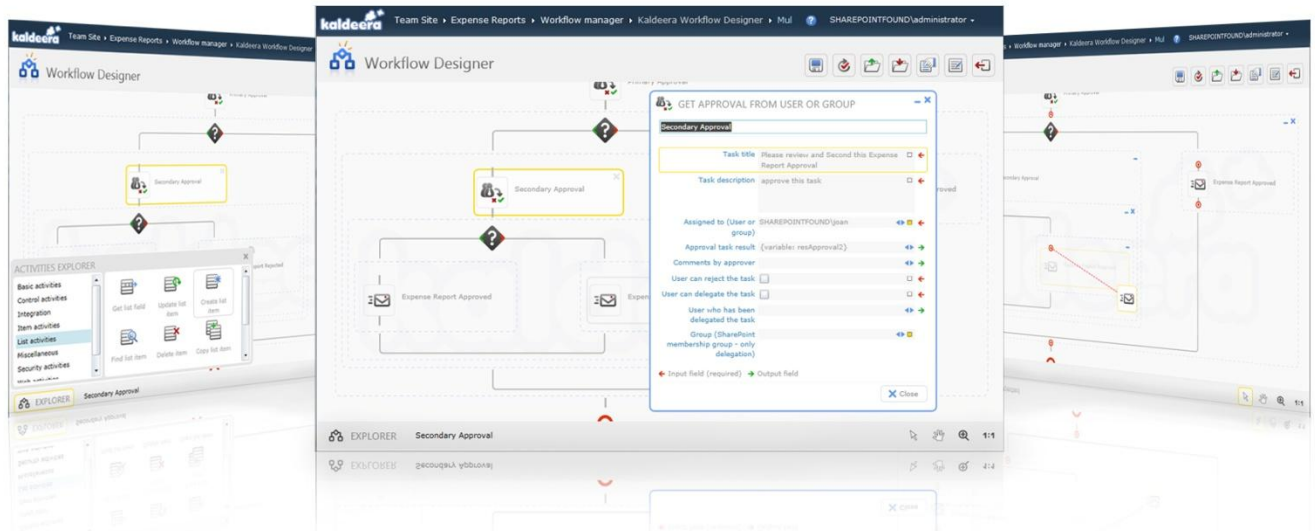

Workflow Designer

Take your business to the next level.

SharePoint workflows made easy

BUSINESS BENEFITS

- Automate business processes.
- See real-time feedback of workflow activities.
- Create workflows in hours not days.
- Automate SharePoint administrative tasks.
- Easy to use.
- No .NET Knowledge required.

USERS BENEFITS

- Browser based client.
- Full integration with SharePoint 2010 & 2007.
- Easy-to-use drag & drop workflow designer.
- Visual workflow progress.

DOWNLOAD A FREE TRIAL AT www.kaldeera.com

MAIN FEATURES

- Workflow variables management.
- Workflow configuration.
- Field-based workflows.
- Advanced properties edition.
- Integrated workflow management (add, edit or remove).
- Connect to other systems (SQL, web service).

EXTENDED ACTIVITIES EXPLORER

- Improved activities which allow to increase the flow modelling output.
- The "cross-site" activities provide an opportunity to work with lists from different SharePoint sites.
- It includes XML actions (queries, XPath and XSL).