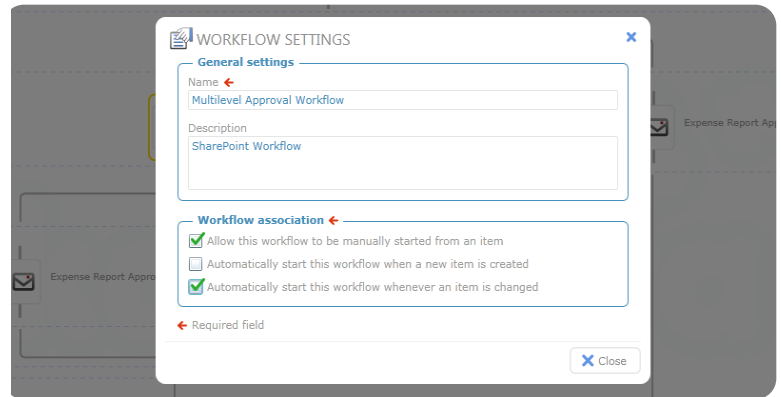

## USERS BENEFITS

- Browser based client.
- Full integration with SharePoint 2010 & 2007.
- Easy-to-use drag & drop workflow designer.
- Visual workflow progress.

DOWNLOAD A FREE TRIAL AT [www.kaldeera.com](http://www.kaldeera.com)

## MAIN FEATURES

- Workflow variables management.
- Workflow configuration.
- Field-based workflows.
- Advanced properties edition.
- Integrated workflow management (add, edit or remove).
- Connect to other systems (SQL, web service).