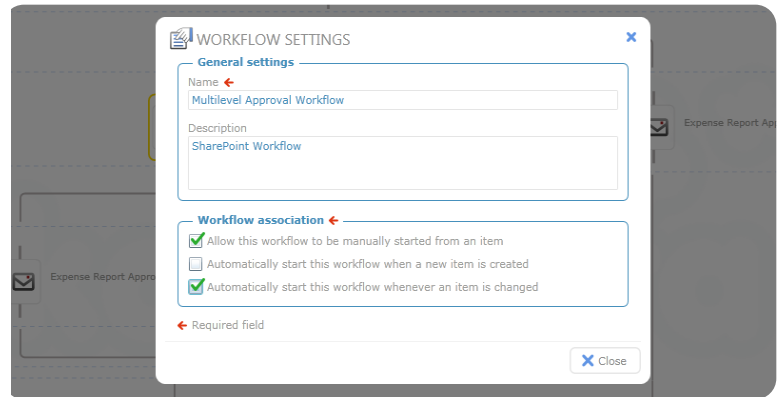

USERS BENEFITS

- Browser based client.
- Full integration with SharePoint 2010 & 2007.
- Easy-to-use drag & drop workflow designer.
- Visual workflow progress.

DOWNLOAD A FREE TRIAL AT www.kaldeera.com

MAIN FEATURES

- Workflow variables management.
- Workflow configuration.
- Field-based workflows.
- Advanced properties edition.
- Integrated workflow management (add, edit or remove).
- Connect to other systems (SQL, web service).